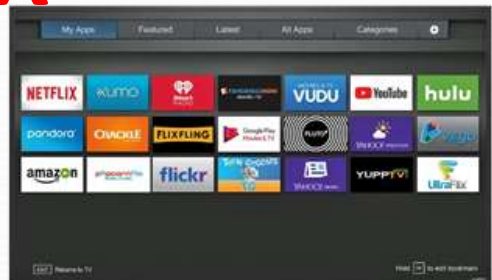

Dengan Android TV kita dapat mendownload beragam Aplikasi dari Google Play Store secara gratis dan dengan pilihan yang lebih banyak di banding OS Smart TV lain nya.

Confidential Internal use only