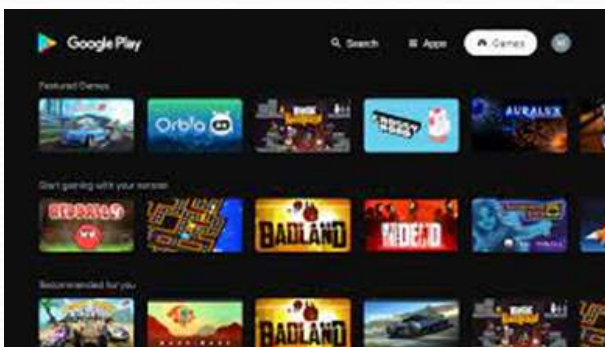

Dengan Android TV kita dapat mendownload beragam Aplikasi dari Google Play Store secara gratis dan dengan pilihan yang lebih banyak di banding OS Smart TV lain nya.

Confidential Internal use only